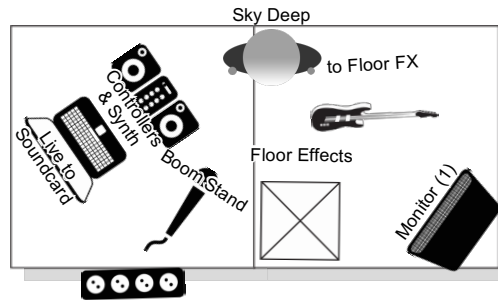

BACK

CHANNEL LIST

- 1 Controller/Synth L DI
- 2 Controller/Synth R DI

- 3 Laptop Soundcard L DI
- 4 Laptop Soundcard R DI

- 5 Floor Effects GTR DI
- 6 Floor Effects Vocal DI

FRONT

Extra Info

**A table is needed for Sky Deeps controllers and laptop. (Table size 1 square meter)

**Table should be positioned at a diagonal on the platform.

Monitor Groups

Group	Soundmix
Group 1	All instruments w/ focus on Vox & BG vox